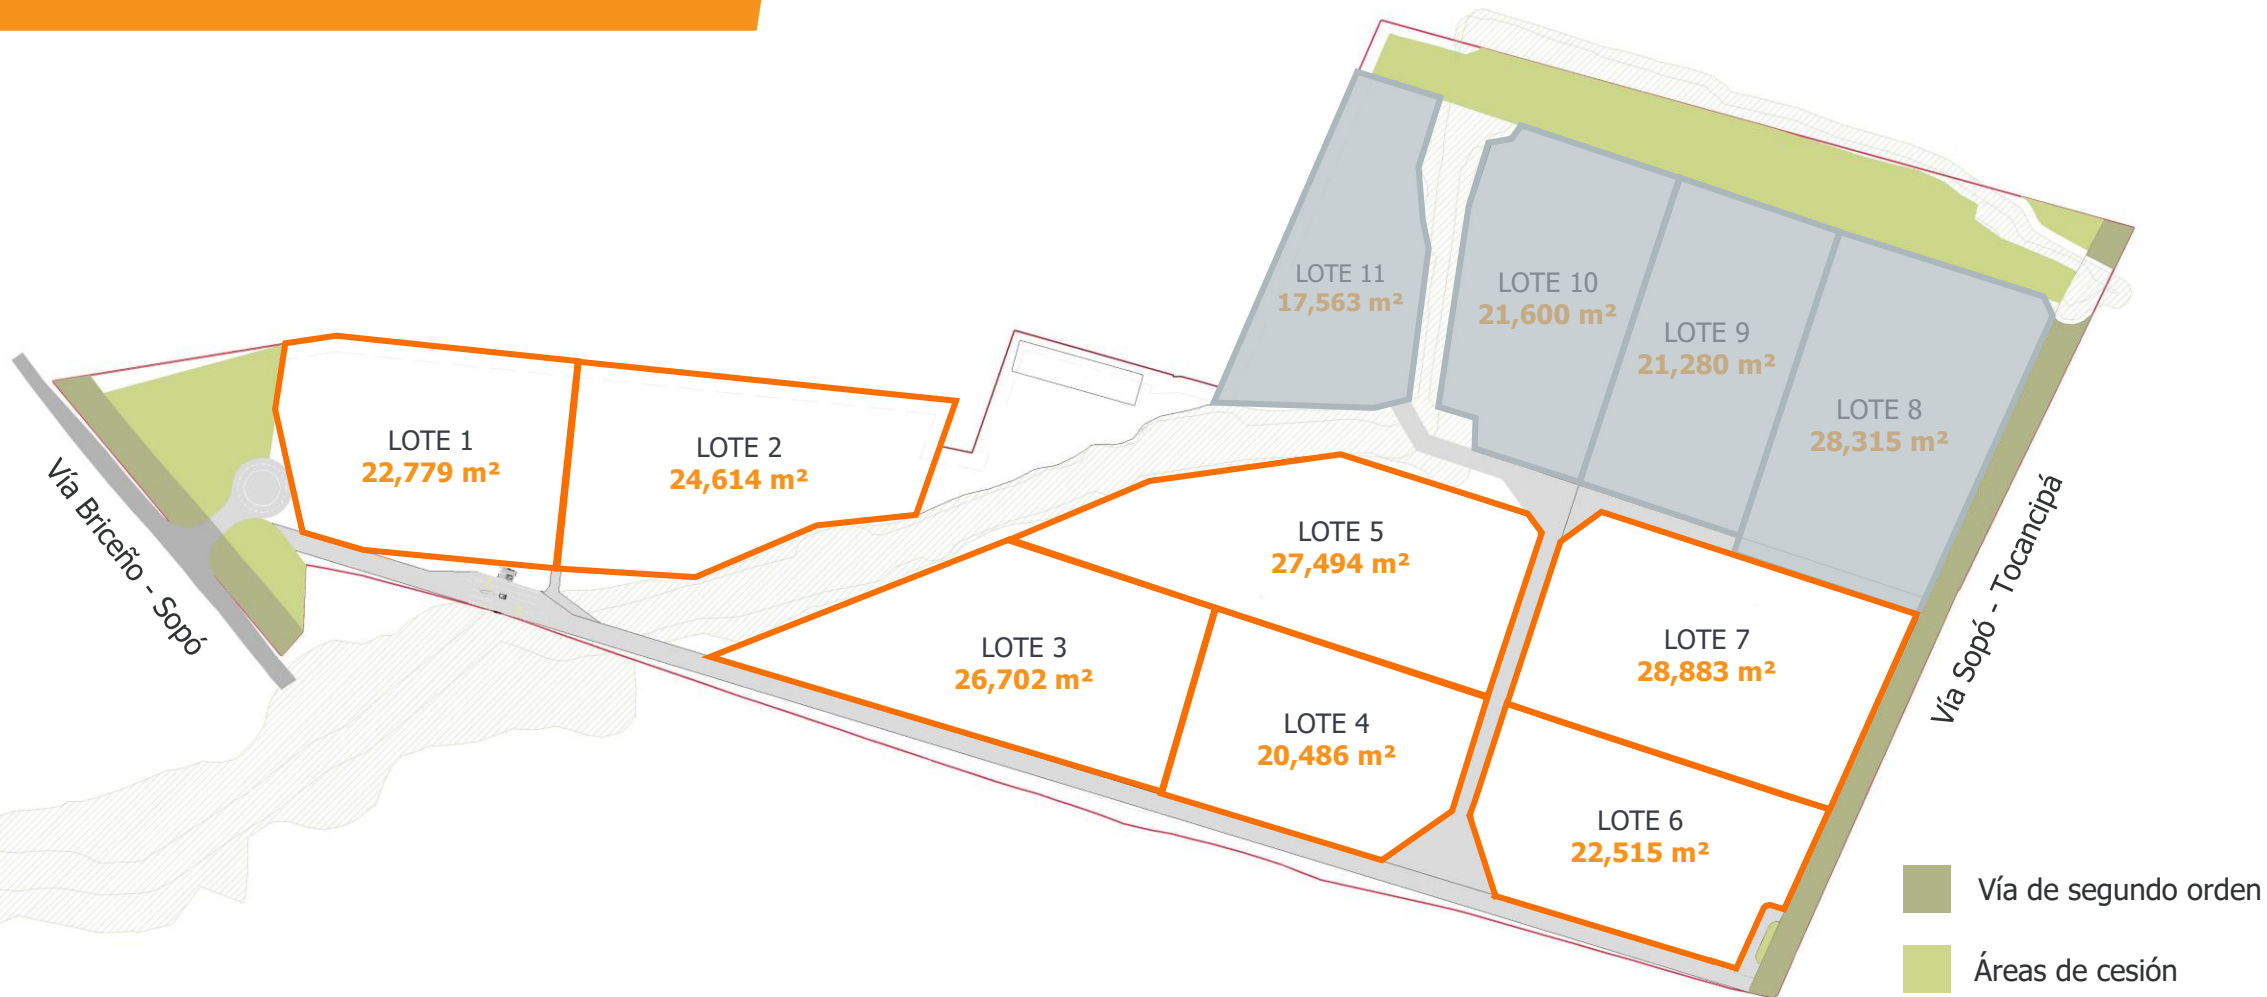

A wide-angle photograph of a large industrial factory floor. The floor is polished and reflective, with yellow safety lines. In the center, two workers wearing orange safety vests and hard hats are walking towards the camera. The background is filled with various industrial equipment, including a blue machine, metal racks, and structural beams. The lighting is bright and even.

**PARA INDUSTRIAS
QUE PIENSAN EN
GRANDE**

Aria | Área industrial & logística | SOPÓ

Arial

Área
industrial
& logística

SOPÓ

Lotes Disponibles

* Área mínima 22.000 m²

**El desarrollo del urbanismo inicia con cierre comercial de mínimo 50.000 m²